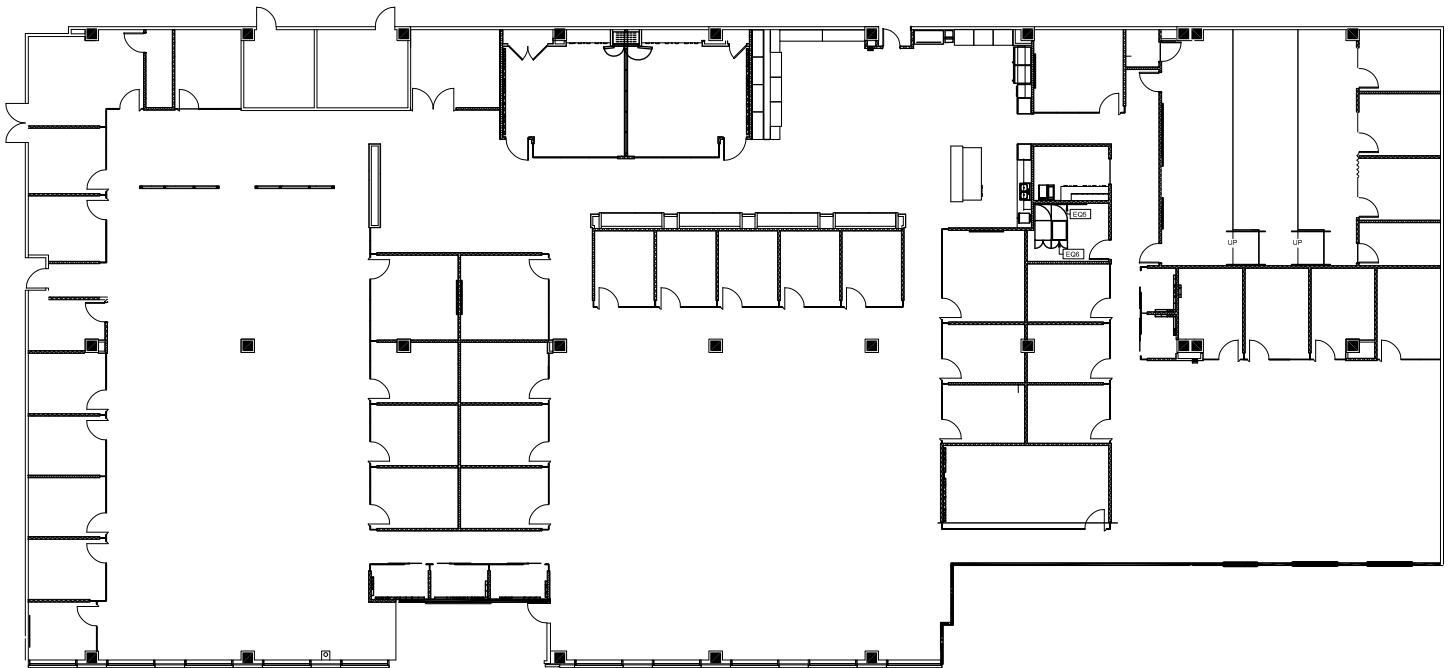

BUILDING B

SUITE B-150

24,224 RSF

LEASING CONTACTS - 512.684.3800

David Putman | Ben Tolson | Bart Matheny